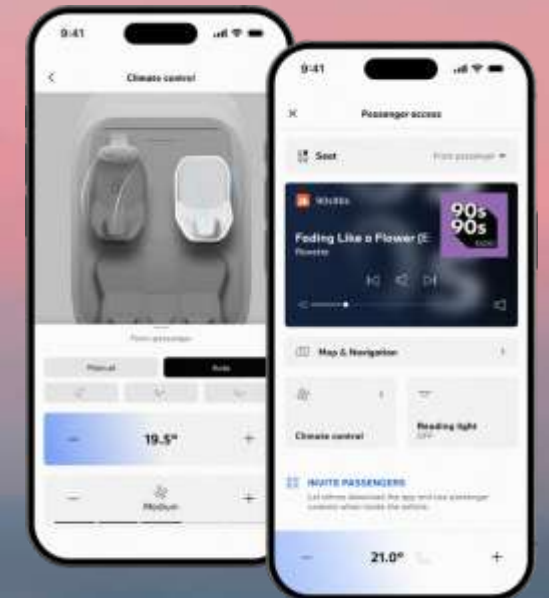

BMW M.

Sport.

THE ALL NEW BMW IX3. FOUR WAYS TO INTERACT.

1 BMW PANORAMIC VISION.

2 BMW 3D HEAD-UP DISPLAY.

3 CENTRAL DISPLAY.

4 MULTIFUNCTIONAL STEERING WHEEL WITH SHY
TECH

THE ALL NEW BMW IX3. MULTIFUNCTIONAL STEERING WHEEL.

BMW PANORAMIC VISION.

BMW 3D HEAD-UP DISPLAY.

CENTRAL DISPLAY.

Parked car.

Assisted
Driving
available.

Assisted
Driving &
Parking
Assistant
available.

Parking
Assistant
activated.

Assisted
Driving
activated.

THE ALL NEW BMW iX3. MULTIFUNCTIONAL STEERING WHEEL.

THE ALL NEW BMW iX3. MULTIFUNCTIONAL STEERING WHEEL.

BMW iX3

MY BMW APP: NEW FUNCTIONALITIES AND CLOSER INTERCONNECTION.

Real-Time Vehicle
Commands and Status

Advanced Remote
Functionality

In-Car Controls

SIMPLE OFFER STRUCTURE.

+ 1.950 €	High Package <ul style="list-style-type: none">▪ BMW 3D Head Up Display▪ 3-Zone Airconditioning▪ Hifi System Harman Kardon
+ 6.500 €	M Sport Pro <ul style="list-style-type: none">▪ Black contents▪ M Sport brake red▪ M Sport seat▪ M Seatbelt▪ M Steering wheel
+ 3.800 €	M Sport <ul style="list-style-type: none">▪ MSP Exterior▪ M Sport Brake blue▪ MSP Rim design 20"▪ MSP Interior▪ M specific Upholster▪ MSP Steering Wheel