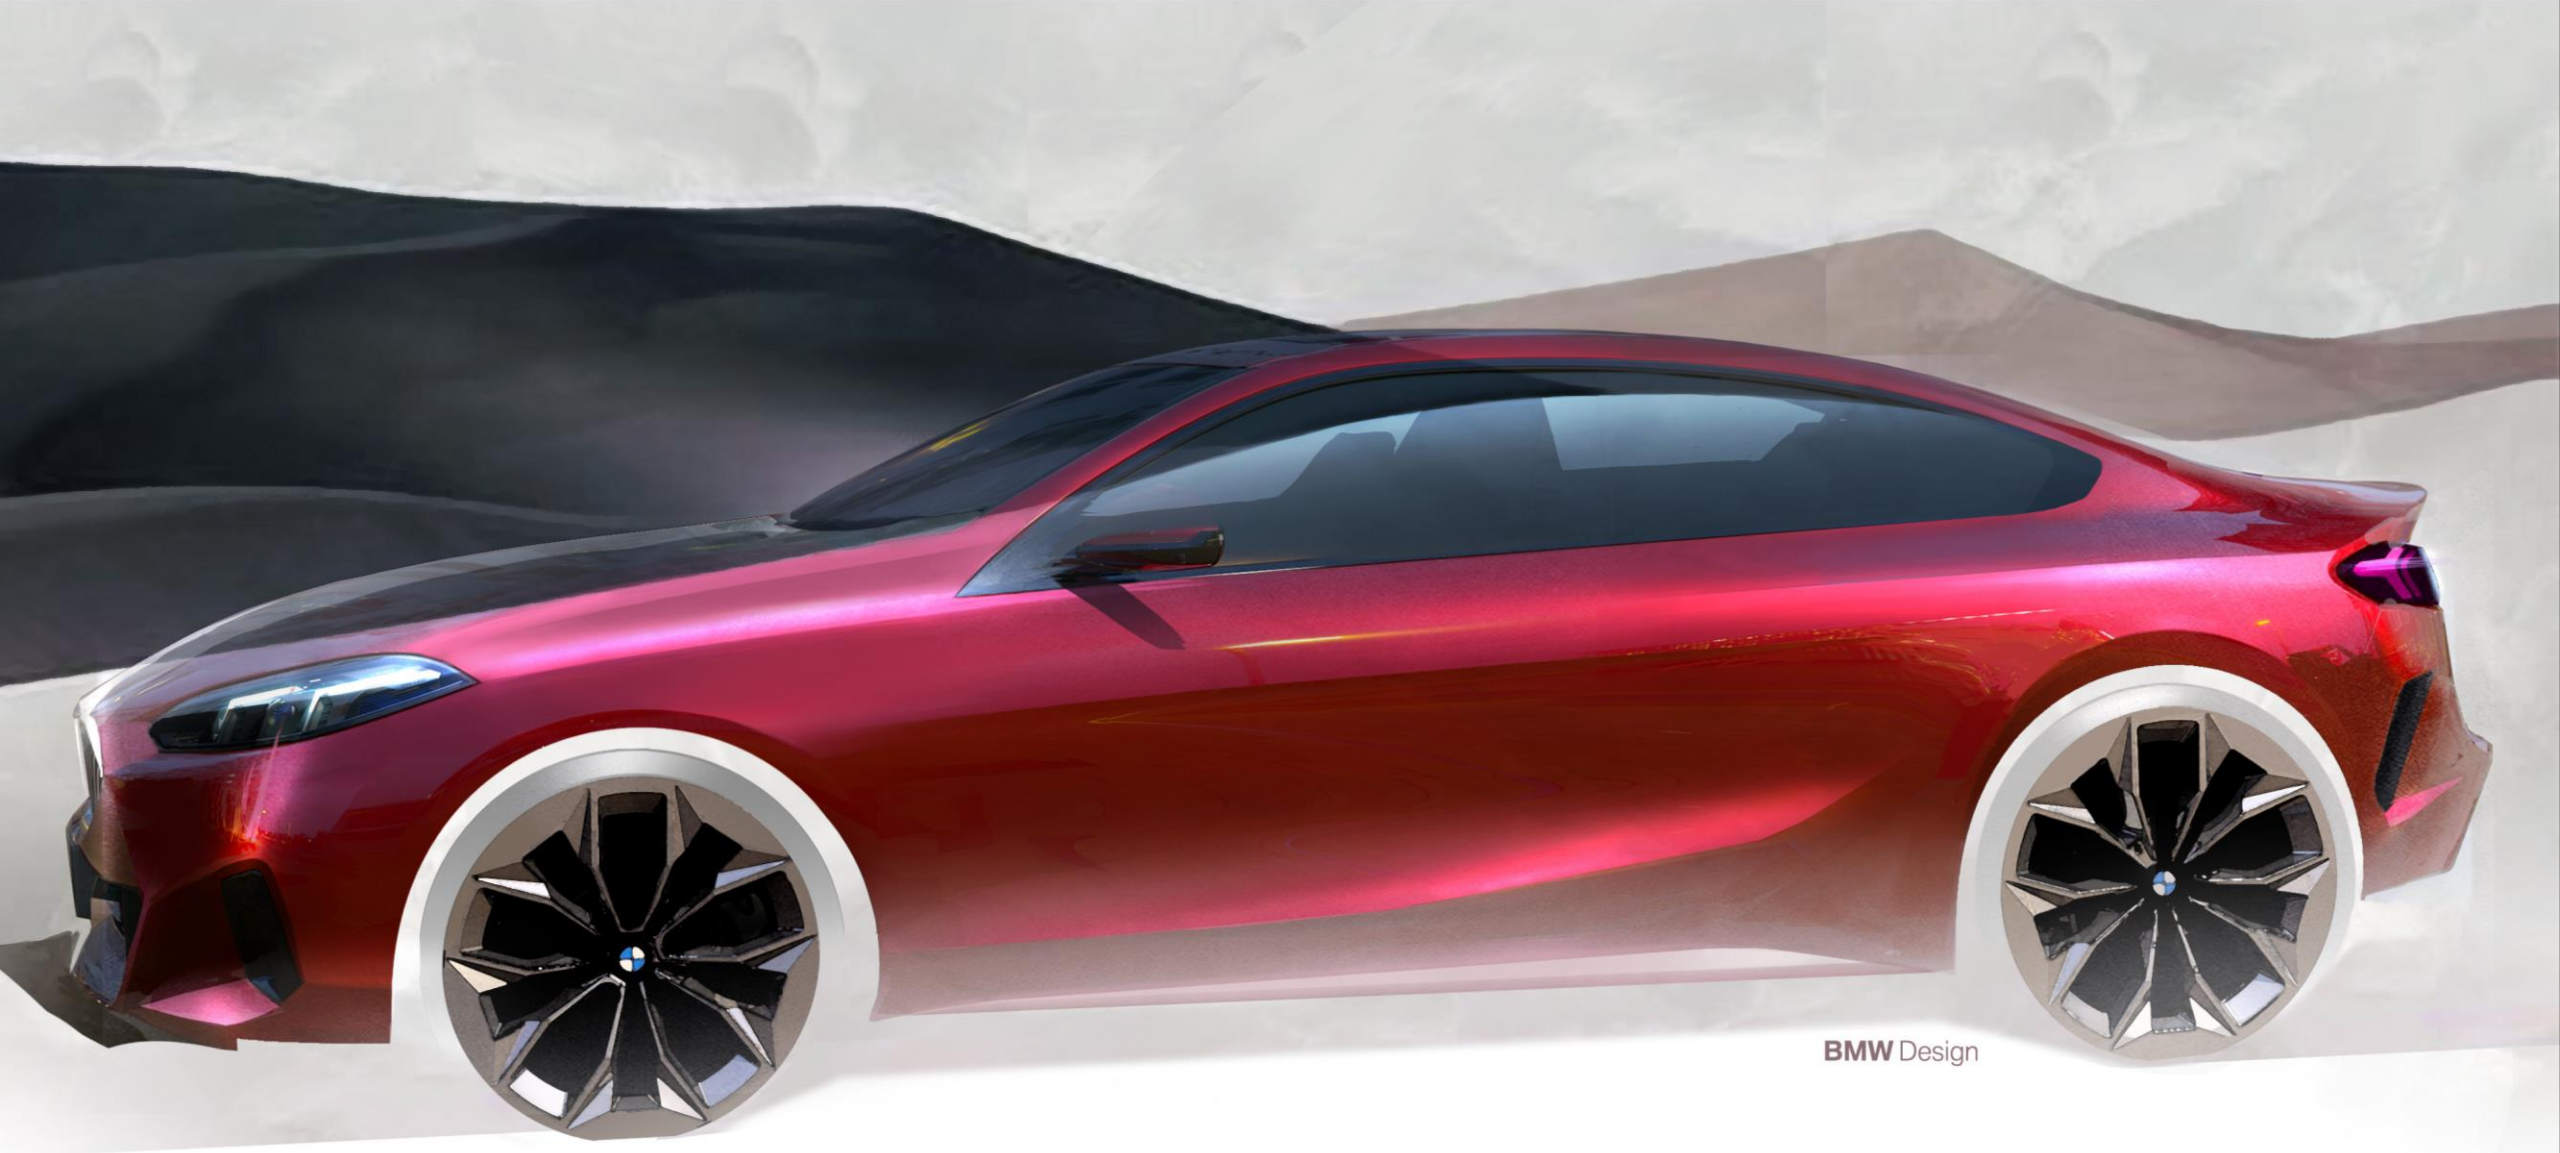

THE 2 GRAN COUPÉ

BMW Design